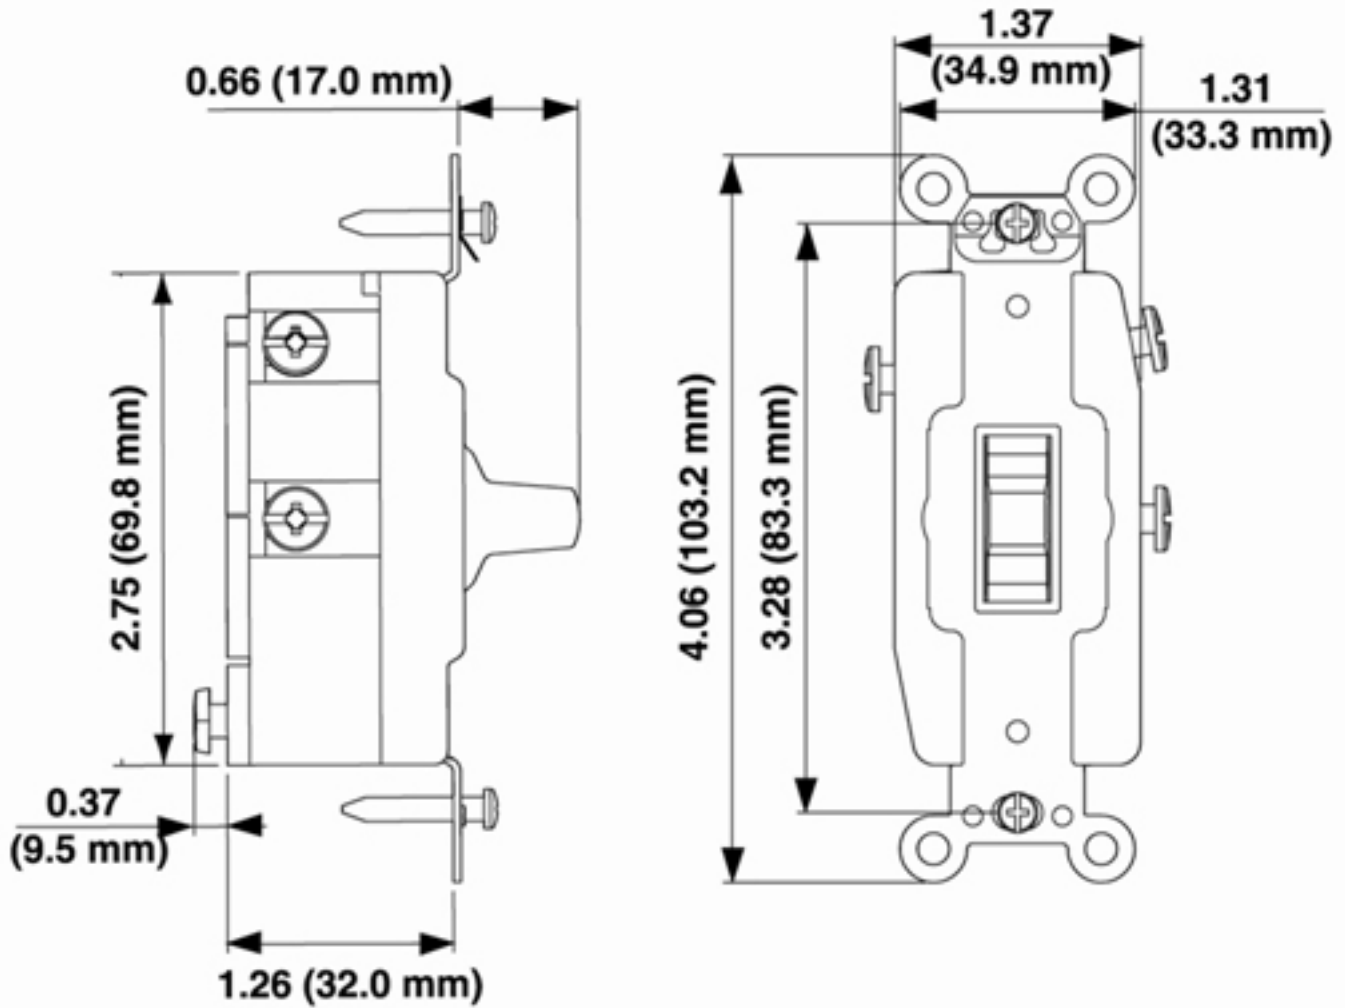

SPECIFICATION SUBMITTAL

JOB NAME:		CATALOG NUMBERS:	
____		____	
JOB NUMBER:			
____		____	

Leviton Manufacturing Co., Inc.

201 North Service Road, Melville, NY 11747
Telephone: 1-800-323-8920 · FAX: 1-800-832-9538 · Tech Line (8:30AM-7:30PM E.S.T. Monday-Friday): 1-800-824-3005

Leviton Manufacturing of Canada, Ltd.

165 Hymus Boulevard, Pointe Claire, Quebec H9R 1E9 · Telephone: 1-800-469-7890 · FAX: 1-800-824-3005

Leviton S. de R.L. de C.V.

Lago Tana 43, Mexico DF, Mexico CP 11290 · Tel.: (+52)55-5082-1040 · FAX: (+52)5386-1797 · www.leviton.com.mx

Visit our Website at: www.leviton.com

© 2007-2009 Leviton Manufacturing Co., Inc. All rights reserved. Subject to change without notice.