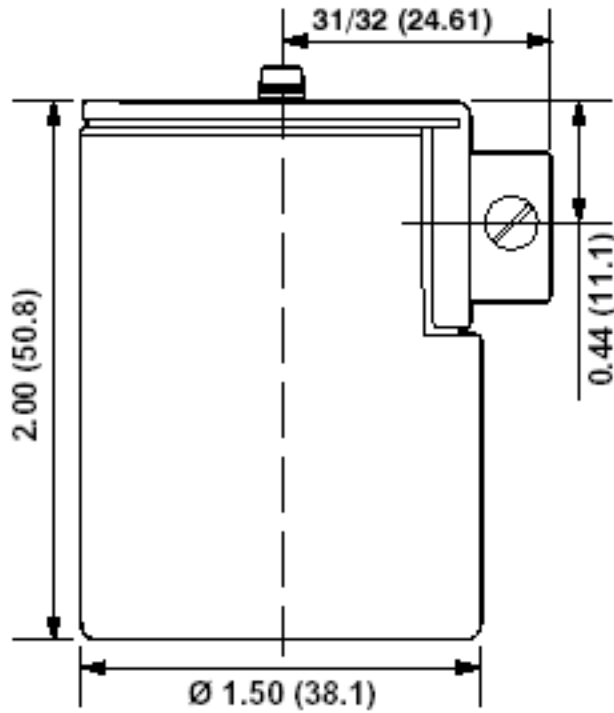

SPECIFICATION SUBMITTAL

JOB NAME:	CATALOG NUMBERS:	
JOB NUMBER:		

Leviton Manufacturing Co., Inc.
201 North Service Road, Melville, NY 11747
Telephone: 1-800-323-8920 · FAX: 1-800-832-9538 · Tech Line (8:30AM-7:30PM E.S.T. Monday-Friday): 1-800-824-3005

Leviton Manufacturing of Canada, Ltd.
165 Hymus Boulevard, Pointe Claire, Quebec H9R 1E9 · Telephone: 1-800-469-7890 ·
FAX: 1-800-824-3005 · www.leviton.com/canada

Leviton S. de R.L. de C.V.
Lago Tana 43, Mexico DF, Mexico CP 11290 · Tel.: (+52)55-5082-1040 · FAX: (+52)5386-1797 · www.leviton.com.mx

Visit our Website at: www.leviton.com
© 2012 Leviton Manufacturing Co., Inc. All rights reserved. Subject to change without notice.

Leviton has a global presence.
If you would like to know where your local Leviton office is located please go to: www.leviton.com/international/contacts/