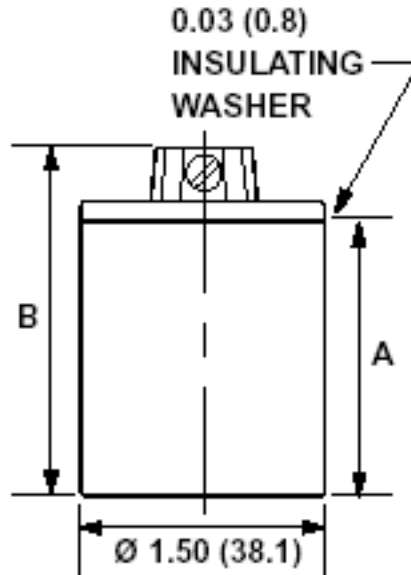

Cat. No.	Description	A Dim.	B Dim.
10045	1/8-27 cap	1 11/16 (42.86)	2 1/16 (52.39)

SPECIFICATION SUBMITTAL

JOB NAME: ____	CATALOG NUMBERS: ____	
JOB NUMBER: ____	____	____

Leviton Manufacturing Co., Inc.
201 North Service Road, Melville, NY 11747
Telephone: 1-800-323-8920 · FAX: 1-800-832-9538 · Tech Line (8:30AM-7:30PM E.S.T. Monday-Friday): 1-800-824-3005

Leviton Manufacturing of Canada, Ltd.
165 Hymus Boulevard, Pointe Claire, Quebec H9R 1E9 · Telephone: 1-800-469-7890 ·
FAX: 1-800-824-3005 · www.leviton.com/canada

Leviton S. de R.L. de C.V.
Lago Tana 43, Mexico DF, Mexico CP 11290 · Tel.: (+52)55-5082-1040 · FAX: (+52)5386-1797 · www.leviton.com.mx

Visit our Website at: www.leviton.com
© 2012 Leviton Manufacturing Co., Inc. All rights reserved. Subject to change without notice.

Leviton has a global presence.
If you would like to know where your local Leviton office is located please go to: www.leviton.com/international/contacts/